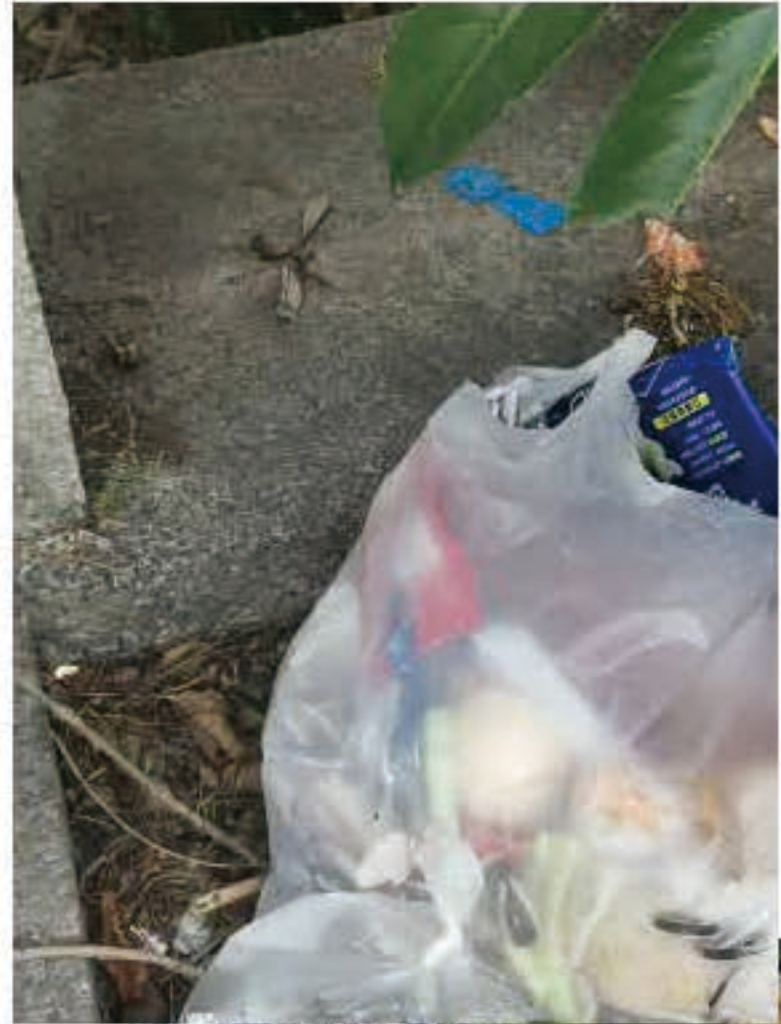

# Life brought by “rubbish”

I found these things besides the fence of the neighborhood

The plant in the brickwork and the road plant is not the same specie

What role does these rubbish take in the cycle of urban nature?

Only the fresh rubbish can attract ants

DAY1

DAY2

A peach pit

Still many ants

There were other kind of fruits near by, but the ants didn't choose to ate them?

Maybe it just because the other fruits didn't start rotting and they have peel

Some part of the fungus (?) living on the peach pit disappeared..., maybe it was eaten by some tiny animals or the peach pit was moved?

*Just guess*

Not sure what are them...  
I guess they are some kind of fungus Looks a little bit disgusting  
Some ants are surrounded