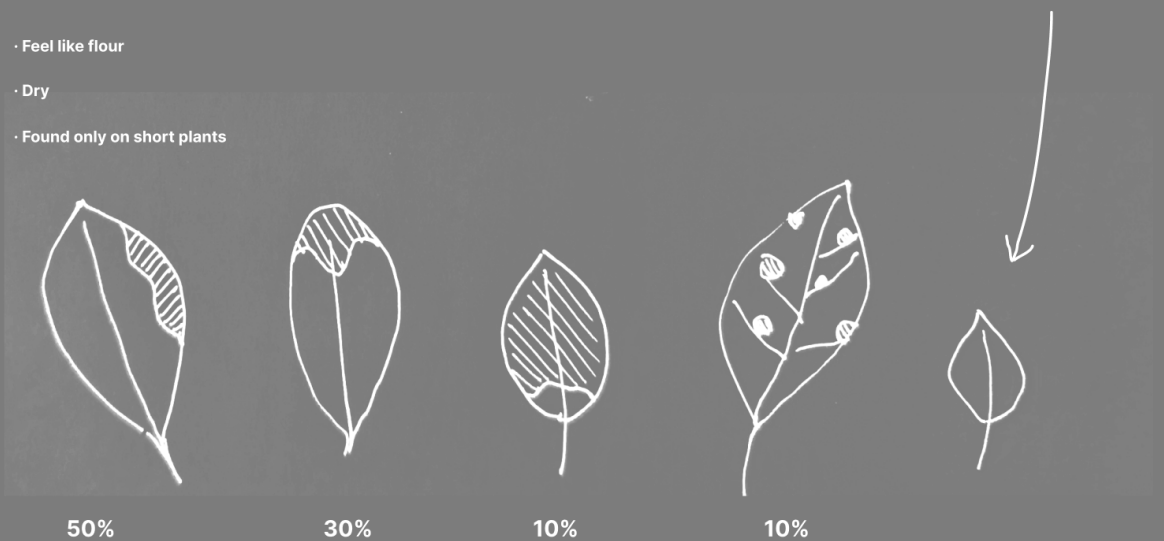

My route in Beijing

Explore 1

张竞文

Zhang Jingwen

1. Snails Emerge

14 snails on a tree !

Why

2. Frost on leaves?

Old leaves

Young leaves

- Feel like flour
- Dry
- Found only on short plants

3. Nailed pupa

Beginning

- White outside, black inside
- Looks like a chrysalis (蛹) of butterfly

- Dry
- Firm, doesn't break easily