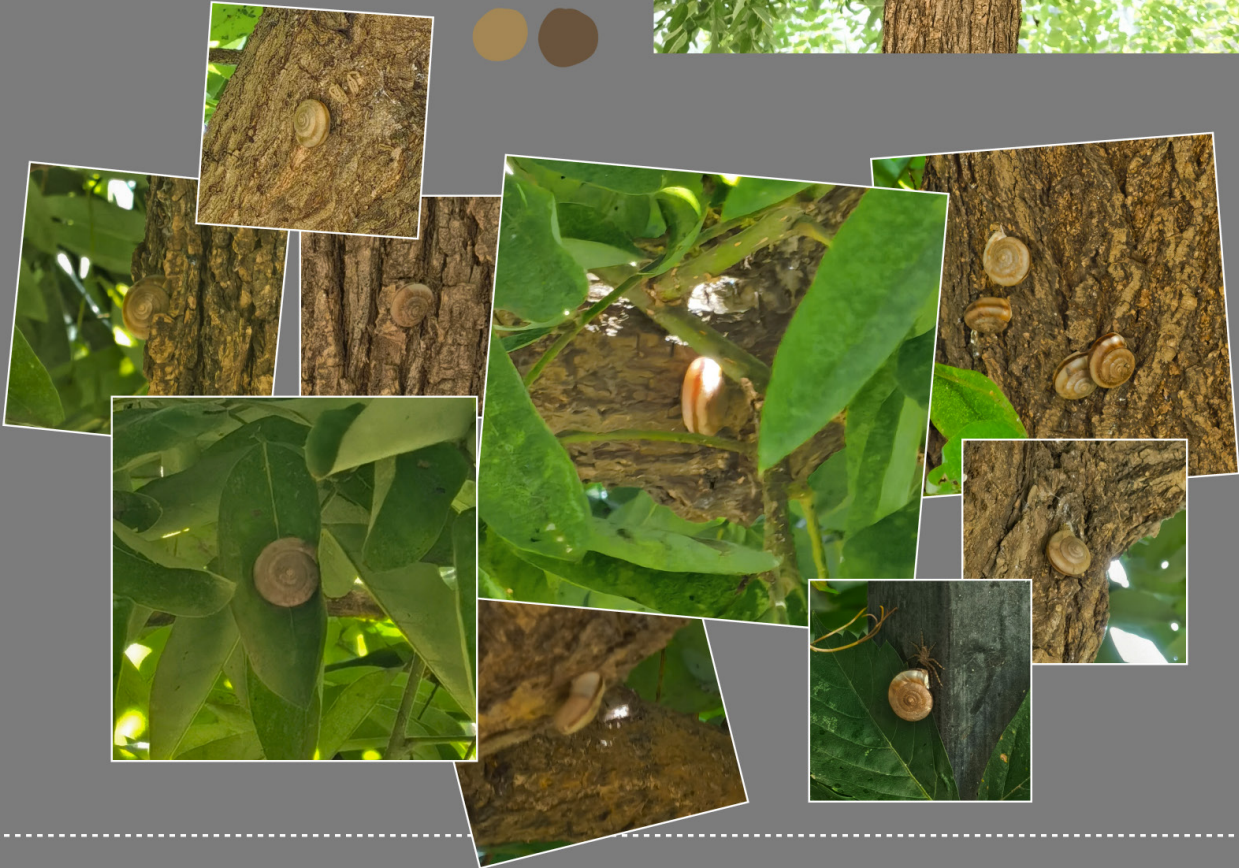

My route in Beijing

Explore 1

张竞文

Zhang Jingwen

1. Snails Emerge

14 snails on a tree !

Why

2. Frost on leaves?

Old leaves

Young leaves

- Feel like flour
- Dry
- Found only on short plants

3. Nailed pupa

Beginning

- White outside, black inside
- Looks like a chrysalis (蛹) of butterfly

- Dry
- Firm, doesn't break easily

- It's light, feels empty
- Smells like fish

Then I found more and more

- All on the trunk of tall alamos
- 2-5 on each tree

3. Nailed pupa

Other forms

A comparison