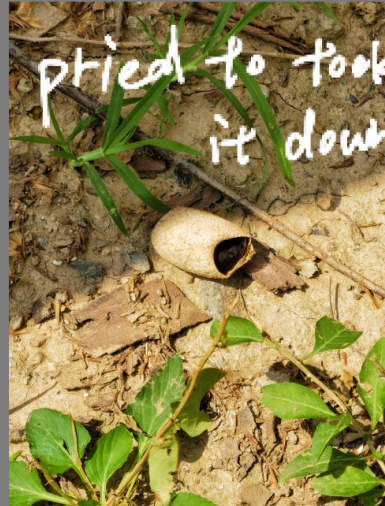

My route in Beijing

Explore 1

张竞文

Zhang Jingwen

1. Snails Emerge

14 snails on a tree !

Why

2. Frost on leaves?

Old leaves

Young leaves

- Feel like flour
- Dry
- Found only on short plants

3. Nailed pupa

Beginning

- White outside, black inside
- Looks like a chrysalis (蛹) of butterfly

- Dry
- Firm, doesn't break easily

- It's light, feels empty
- Smells like fish

Then I found more and more

- All on the trunk of tall alamos
- 2-5 on each tree

3. Nailed pupa

Other forms

A comparison