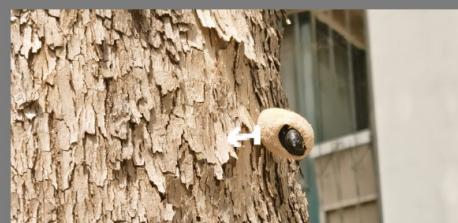

Old leaves

Young leaves

- Feel like flour
- Dry
- Found only on short plants

3. Nailed pupa

Beginning

- White outside, black inside
- Looks like a chrysalis (蛹) of butterfly

- Dry
- Firm, doesn't break easily

- It's light, feels empty
- Smells like fish

Then I found more and more

- All on the trunk of tall alamos
- 2-5 on each tree

3. Nailed pupa

Other forms

A comparison